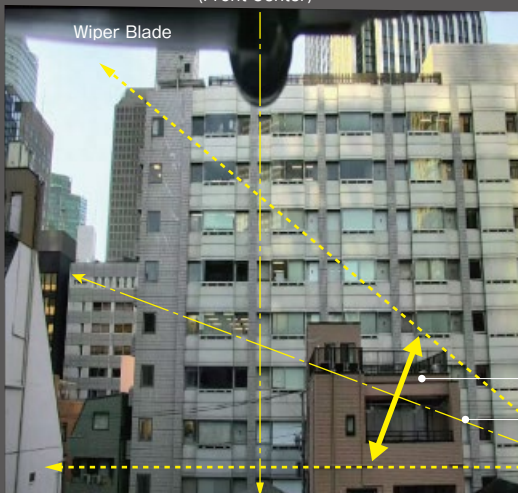

Now you can see

+20° Upward by Wiper Dome

Beveled Dome A-ODW7G Series Wiper Dome®

Wiper Only Type
A-ODW7GW Series

+20°

Solution for Upward Surveillance by Wiper Dome

Wiper & Washer Type
A-ODW7GWW Series

Features: **4K/Full HD Professional Camera Compatible**
Example) Sony SNC-WR630, SRG-360SHE, Panasonic AW-UE70K, JVC KY-PZ100B

Optional Items

- 1) Camera Cooling Heat Sink + Blower Unit
- 2) Anti-Strong Wind Bracket
- 3) 2 Alarm Out PoE Power Thru splitter Unit
* For the cameras which have no Alarm Out(Controlling Wiper/Washer)
- 4) Front Direction Adjustable Bracket
* Pan Right & Left 45°each adjustable

Compatible with A-ODW7/7S Series

Example of Upward Visible Area (Lens Wide Max: Horizontal Viewing Angle 64° Vertical Viewing Angle 35°)

Center of Wiper Shaft
(Front Center)

* Note: You can Move Center of Wiper Shaft Right & Left 60° each

Vertical Viewing Angle 35°
Tilt Up +20° Center of Lens
Tilt 0° Center of Lens

Pan Left 20° Viewing Upper Housing (Tilt UP+20°)
Note : In case of Tilt Down - 8° ,
No Upper Housing Visible within Tilt 300° Area.